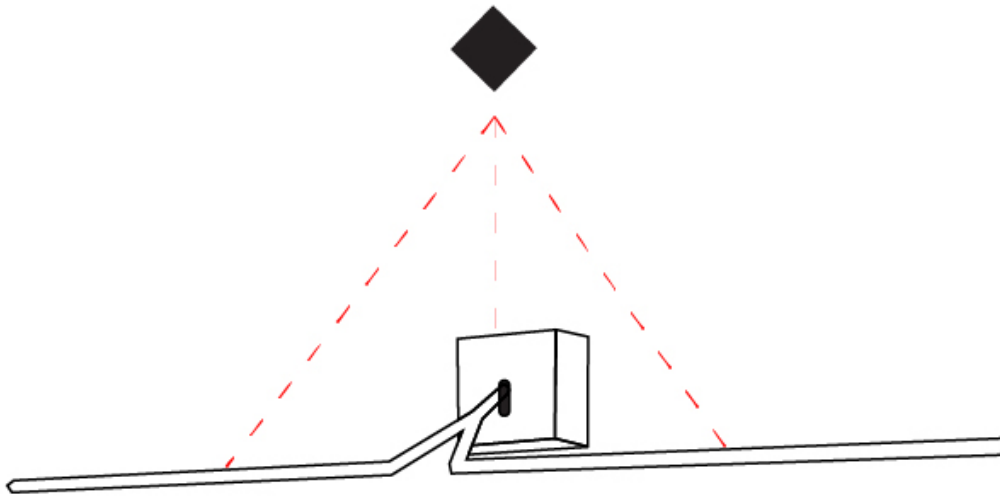

D43048-

PROJECT

TYPE

SPECIFIER

QUANTITY

DATE